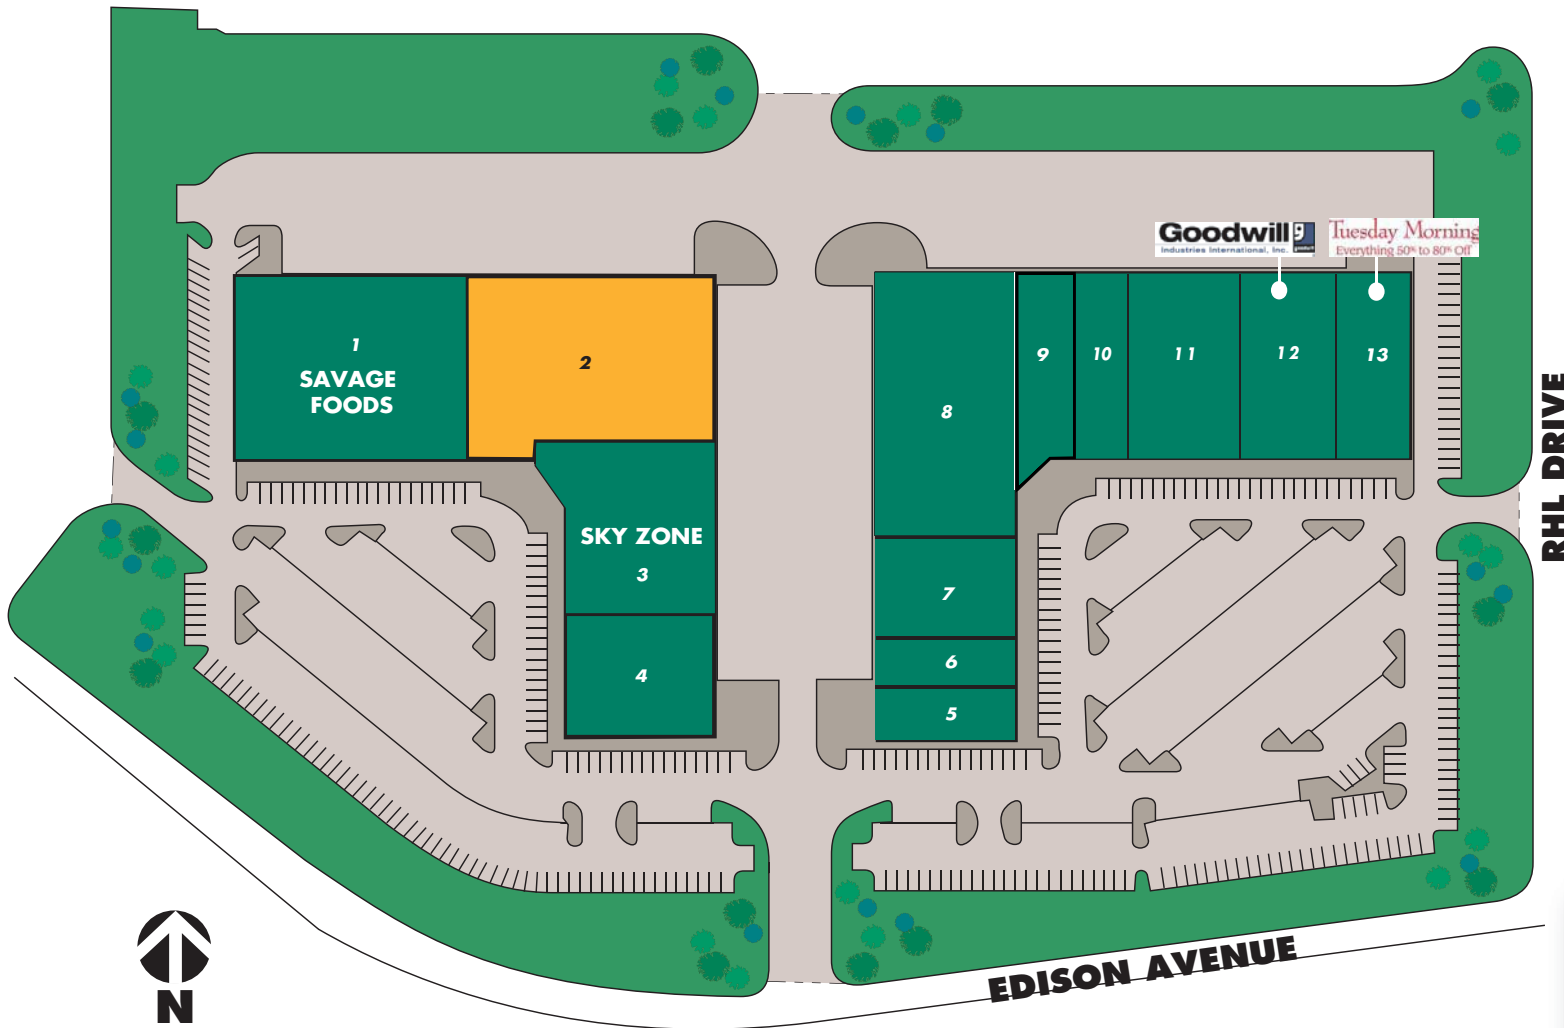

CHESTERFIELD TECHNOLOGY PARK

Chesterfield, Missouri

KEY

- AVAILABLE
- ANCHOR
- LEASED

1 Savage Foods	32,300 SQ. FT.	9 St. Louis ATA Black Belt Academy	7,990 SQ. FT.
2 Available	30,740 SQ. FT.	10 Ozzie Smith's Sports Academy	7,990 SQ. FT.
3 Sky Zone	22,800 SQ. FT.	11 Humane Society	15,980 SQ. FT.
4 XCEL Gymnastics	12,000 SQ. FT.	12 Goodwill	13,722 SQ. FT.
5 Dream Play Recreation	12,000 SQ. FT.	13 Tuesday Morning	10,198 SQ. FT.
6 Dance Floor LLC	6,000 SQ. FT.		
7 BounceU	9,600 SQ. FT.		
8 Velocity Sports	22,800 SQ. FT.		

SITE SUMMARY
204,120 SQ. FT.